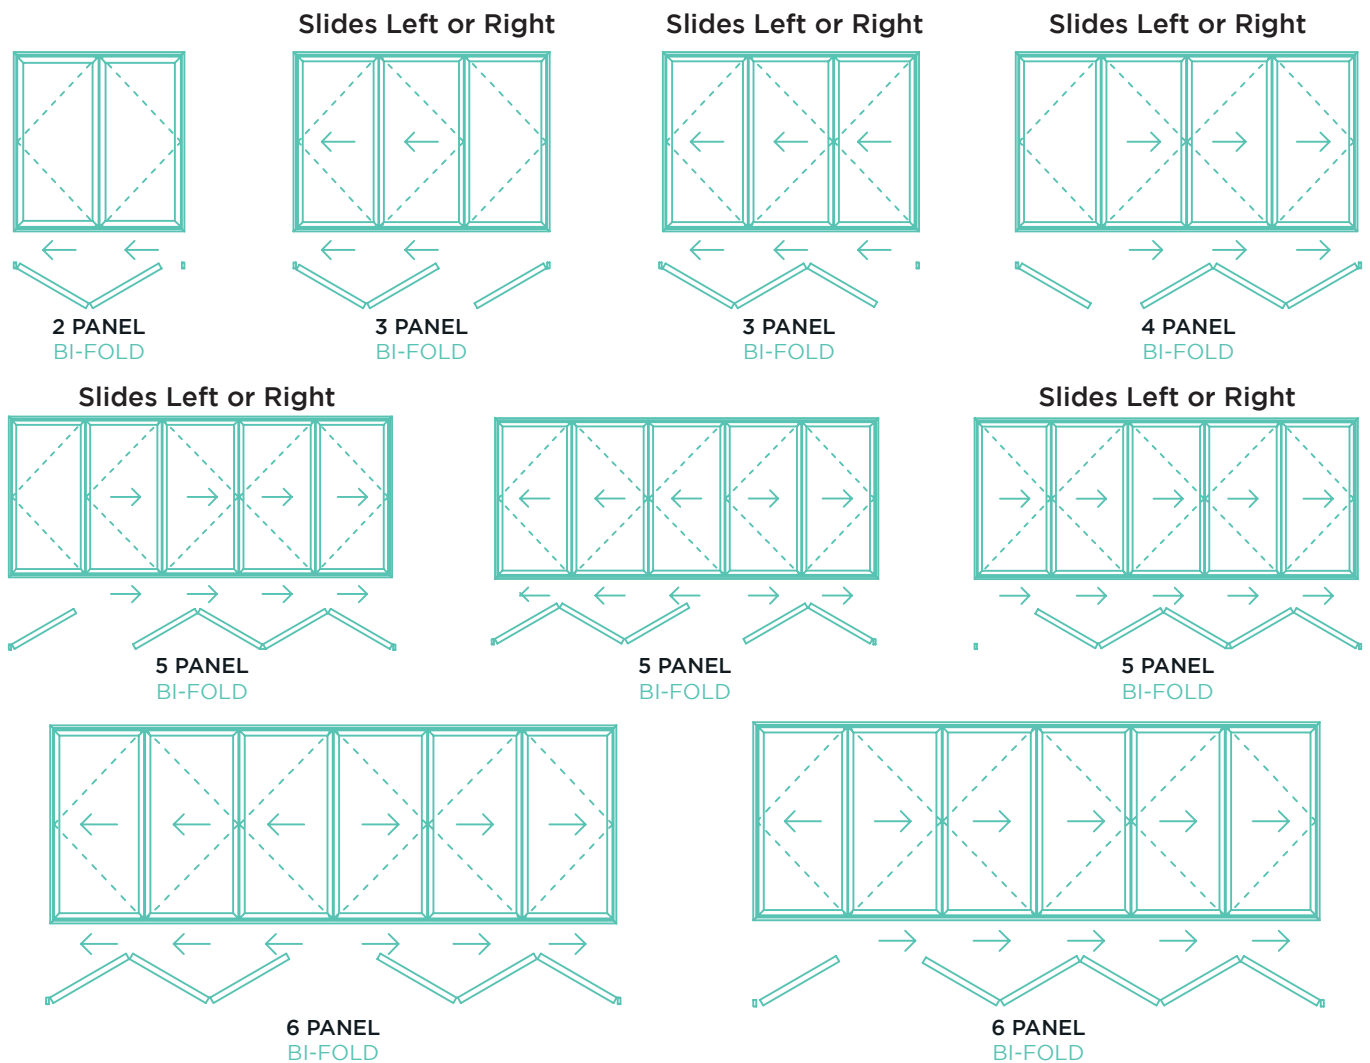

BI-FOLD DOOR MAX SIZES

Widths	1.5m	1.8m	2.3m	2.5m	3.0m	3.3m	3.6m	3.7m	3.9m	4.3m	4.9m	5.0m	5.4m	5.8m	6.0m	6.6m	7.3m	7.5m	7.8m	8.5m
2 Door	Optimum	Optimum	Optimum	Wide																
3 Door			Optimum	Optimum	Optimum	Optimum	Optimum	Optimum	Optimum	Optimum	Wide									
4 Door					Optimum	Optimum	Optimum	Optimum	Optimum	Optimum	Optimum	Optimum	Optimum	Optimum	Optimum	Wide				
5 Door										Optimum	Optimum	Optimum	Optimum	Optimum	Optimum	Optimum	Optimum	Optimum	Optimum	Wide
6 Door											Optimum	Optimum	Optimum	Optimum	Optimum	Optimum	Optimum	Optimum	Optimum	Optimum
7 Door												Optimum	Optimum	Optimum	Optimum	Optimum	Optimum	Optimum	Optimum	Optimum

- Narrow Opening
- Optimum Opening
- Wide Opening

Max height 2.5m and max weight 100kg per leaf. Chart is for guidance and depends on glass specifications.