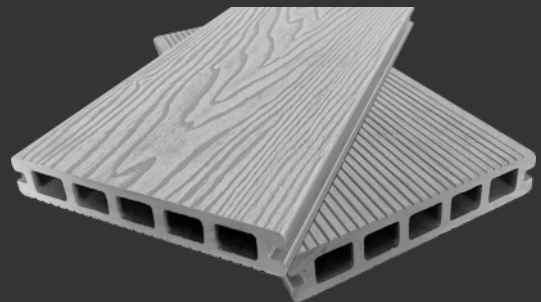

decking

evolved range

3.6m (L) / 4.8m (L) x 148mm (W) x 25mm (H)

Ash White