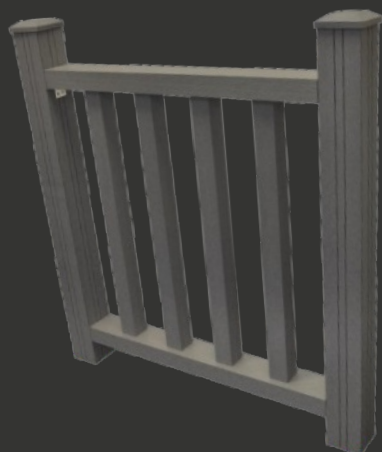

cladding

traditional 3c range

3.6m (L) x 145mm (W) x 21mm (H)

 Slate Grey

 Anthracite

 Teak

 Ash White

 3.6m Lengths  Low Maintenance  Quick Instal  10 Year Guarantee

balustrade

evolved range

1.5m (L) x 1.1m (H)

 Slate Grey

 Black

 Brown

Please see our website
for all installation guides

www.verde-composite.co.uk