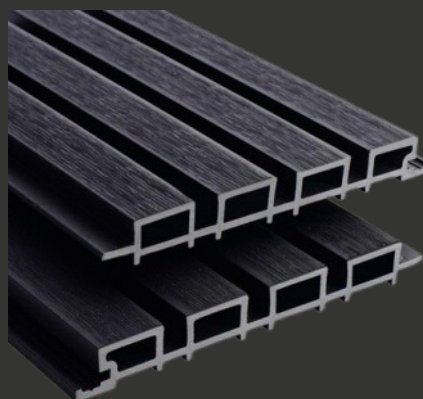

cladding

slatted sg range

2.5m (L) x 219mm (W) x 26mm (H)

Charcoal