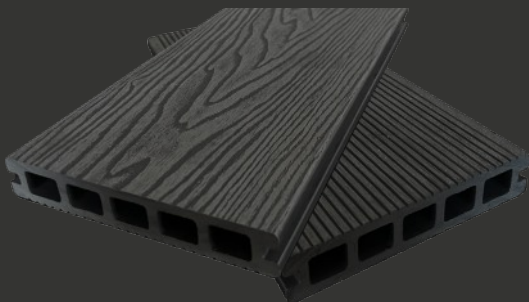

decking

evolved range

3.6m (L) / 4.8m (L) x 148mm (W) x 25mm (H)

Black