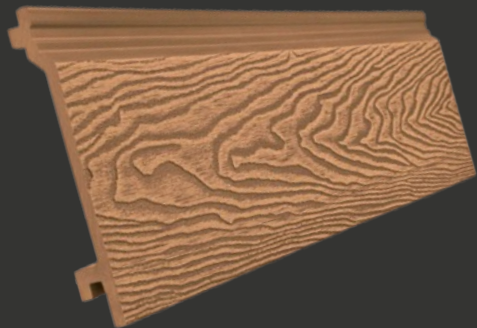

cladding

traditional 3c range

3.6m (L) x 145mm (W) x 21mm (H)

 Slate Grey

 Anthracite

 Teak

 Ash White

 3.6m Lengths  Low Maintenance  Quick Instal  10 Year Guarantee