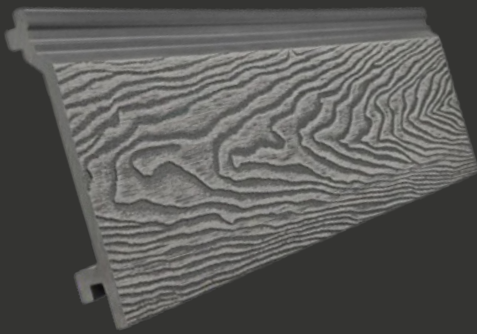

cladding

traditional 3c range

3.6m (L) x 145mm (W) x 21mm (H)

Slate Grey