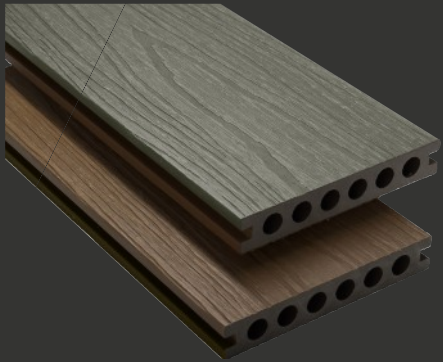

End-Boards

3.6m x 148mm x 25mm

L-Trims

3.6m x 53mm x 41mm

Decking End-Caps

148mm x 24mm

T-Clip & Screw

Starter-Clip & Screw

Drill Bit

decking

armour 7h range

3.6m (L) x 138mm (W) x 23mm (H)

1 Board ... 2 Colours

 Light Grey

 Charcoal

 Antique