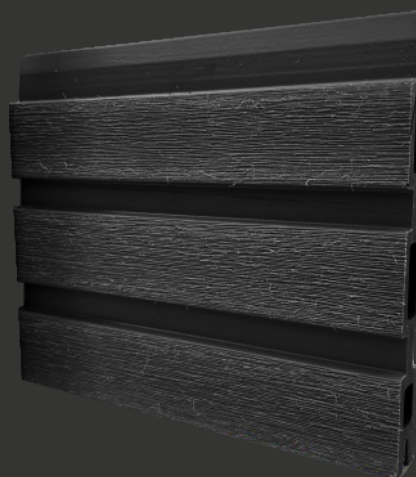

fencing

sg range

1.76m (L) x 160mm (W) x 20mm (H)

 Cedar

 Charcoal

fencing

armour range

1.76m (L) x 160mm (W) x 20mm (H)

 Cedar

 Charcoal

10

fencing

evolved range

1.76m (L) x 160mm (W) x 20mm (H)

 Slate Grey

 Anthracite