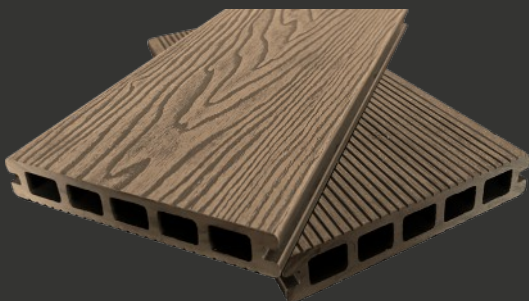

decking

evolved range

3.6m (L) / 4.8m (L) x 148mm (W) x 25mm (H)

Brown