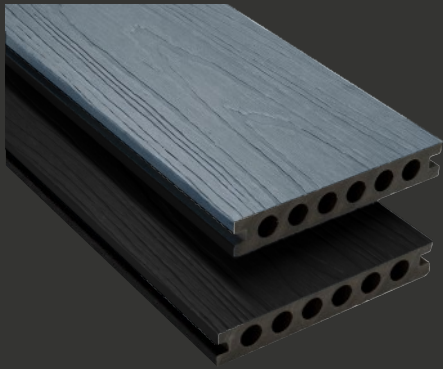

End-Boards

3.6m x 148mm x 25mm

L-Trims

3.6m x 53mm x 41mm

Decking End-Caps

148mm x 24mm

T-Clip & Screw

Starter-Clip & Screw

Drill Bit

decking

armour 7h range

3.6m (L) x 138mm (W) x 23mm (H)

1 Board ... 2 Colours

 Light Grey

 Charcoal

 Antique

 Golden Teak

20 Year
Guarantee

www.verde-composite.co.uk

1 Board ...
2 Colours

www.verde-composite.co.uk

cladding

slatted sg range

2.5m (L) x 219mm (W) x 26mm (H)