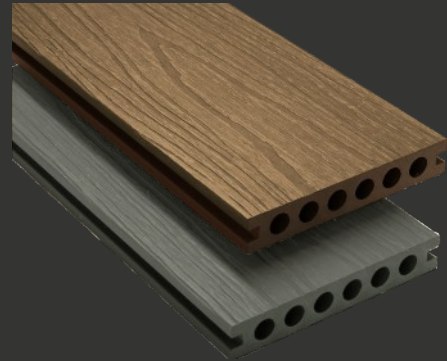

Golden Teak

20 Year
Guarantee

www.verde-composite.co.uk

1 Board ...
2 Colours

www.verde-composite.co.uk