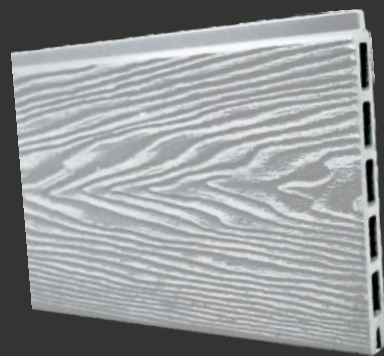

fencing

evolved range

1.76m (L) x 160mm (W) x 20mm (H)

Ash White

11