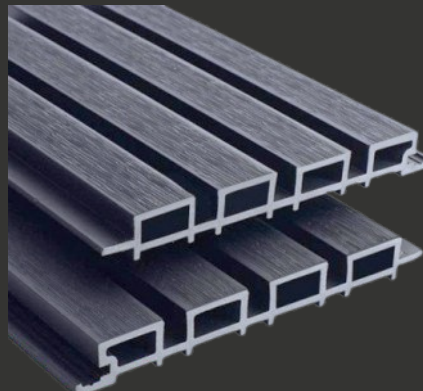

cladding

slatted sg range

2.5m (L) x 219mm (W) x 26mm (H)

Dark Grey