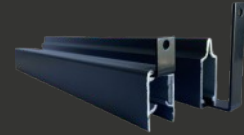

 Brown

 Ash White

11

composite post kit

1x Composite Post 1x Post Cap 1x Post Insert 1x Base & Top Rail

1x Composite Post
2.4m / 3m x 100mm x 100mm

1x Post Cap
135mm x 135mm

1x Post Insert
2.4m x 22mm x 22mm