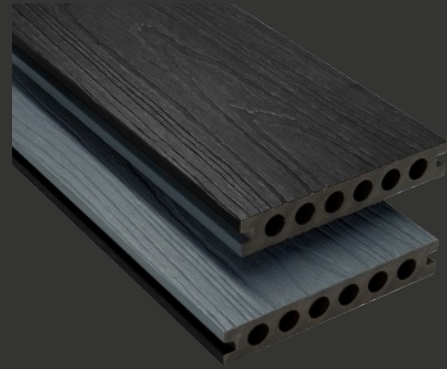

End-Boards

3.6m x 148mm x 25mm

L-Trims

3.6m x 53mm x 41mm

Decking End-Caps

148mm x 24mm

T-Clip & Screw

Starter-Clip & Screw

Drill Bit

decking

armour 7h range

3.6m (L) x 138mm (W) x 23mm (H)

1 Board ... 2 Colours

 Light Grey

 Charcoal

 Antique