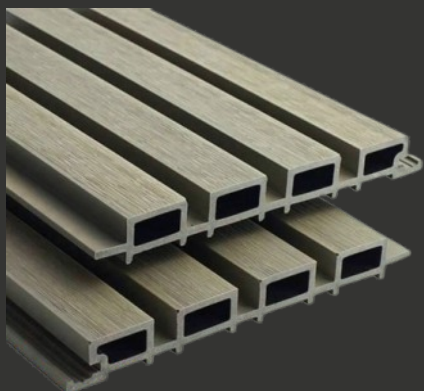

cladding

slatted sg range

2.5m (L) x 219mm (W) x 26mm (H)

Antique