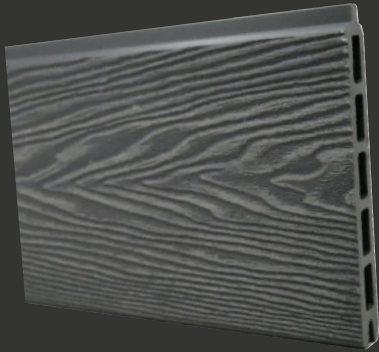

 Cedar

 Charcoal

10

fencing

evolved range

1.76m (L) x 160mm (W) x 20mm (H)

 Slate Grey

 Anthracite