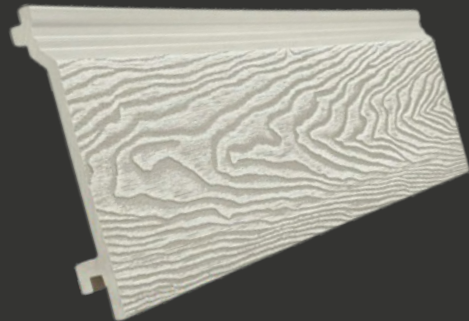

cladding

traditional 3c range

3.6m (L) x 145mm (W) x 21mm (H)

 Slate Grey

 Anthracite

 Teak

 Ash White

 3.6m Lengths  Low Maintenance  Quick Instal  10 Year Guarantee