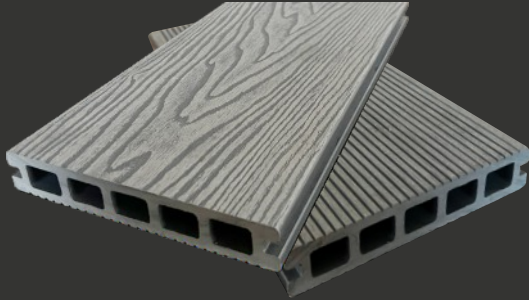

Deck Joist Tape

50mm (W) x 20m (L)

Please see our website
for all installation guides

www.verde-composite.co.uk

decking

evolved range

3.6m (L) / 4.8m (L) x 148mm (W) x 25mm (H)

 Slate Grey

End-Boards

3.6m x 148mm x 25mm

L-Trims

3.6m x 53mm x 41mm

Decking End-Caps

148mm x 24mm

T-Clip & Screw

Starter-Clip & Screw