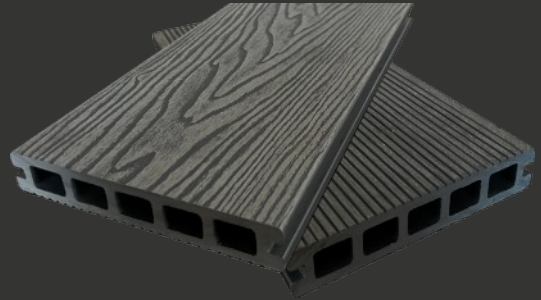

Anthracite