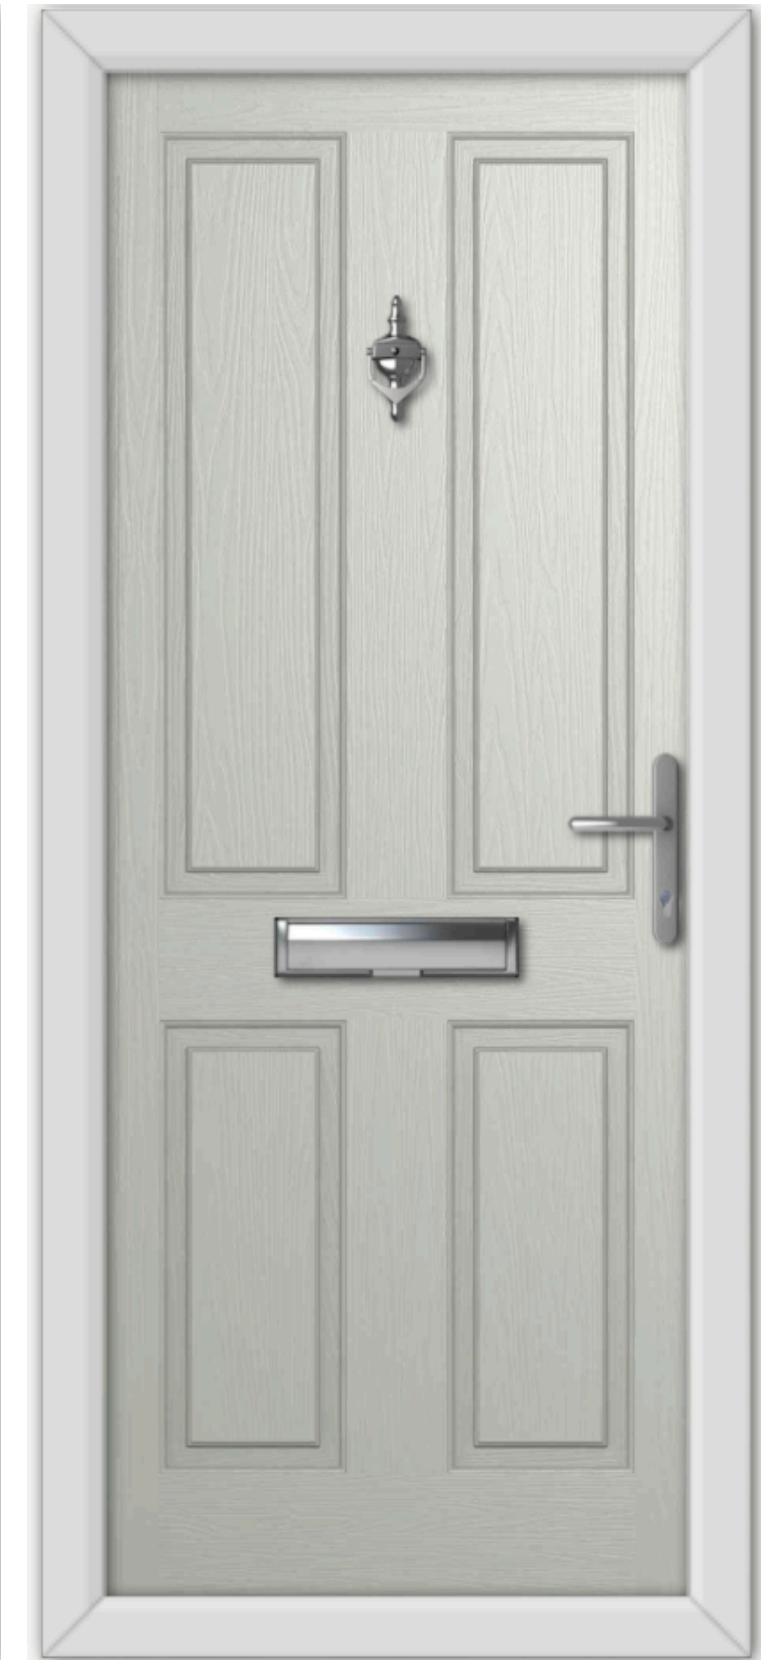

WHITMORE SOLID