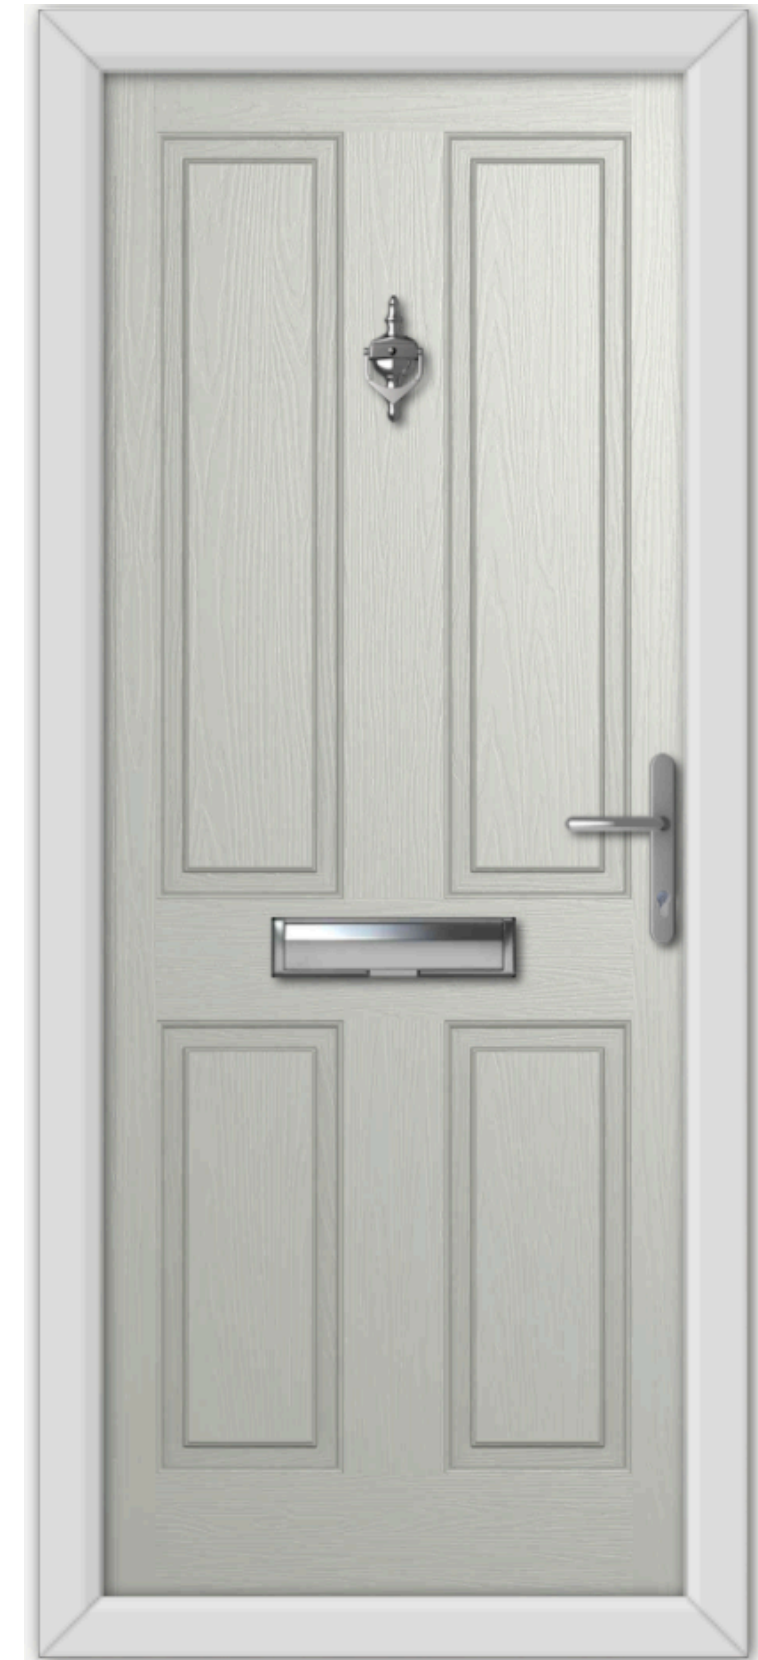

WHITMORE SOLID